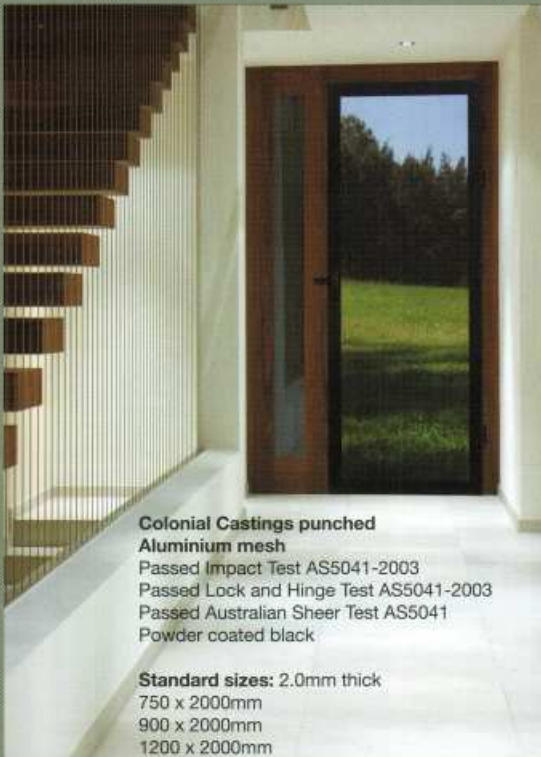

# HINGED DOORS

SP34AB

SP35AB

SP14AB

SP18AB

**Colonial Castings punched Aluminium mesh**  
Passed Impact Test AS5041-2003  
Passed Lock and Hinge Test AS5041-2003  
Passed Australian Sheer Test AS5041  
Powder coated black