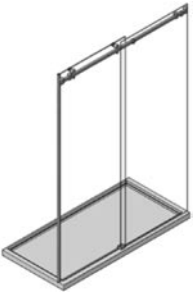

opto™
SHOWER

opto™
square

opto™
trio

opto™
inline

OPTO represents the latest evolution in frameless shower enclosures.

Combining practical sliding door simplicity with the elegant sophistication of exposed stainless steel, OPTO delivers an exceptional frameless shower solution.

OPTO also offers maximum freedom of design. It can be easily constructed to open from either left or right without the need for customisation and the sliding door function facilitates optimum use of space in all bathroom environments.

• Sliding Door Handle available separately

Configurations

opto™
inline

opto™
square

opto™
trio

Technical Information

- Manufactured in Architectural Grade 304 Stainless Steel
- Maximum standard door/sidelight dimensions of 1650mm
- Maximum weight of door 45kgs
- Suitable for 8mm and 10mm glass
- Available in polished and brushed stainless steel