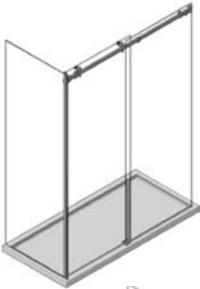

opto™
SHOWER

opto™
square

opto™
trio

opto™
inline

OPTO represents the latest evolution in frameless shower enclosures.

Combining practical sliding door simplicity with the elegant sophistication of exposed stainless steel, OPTO delivers an exceptional frameless shower solution.

OPTO also offers maximum freedom of design. It can be easily constructed to open from either left or right without the need for customisation and the sliding door function facilitates optimum use of space in all bathroom environments.

• Sliding Door Handle available separately

Configurations

opto™
inline

opto™
square

opto™
trio

Technical Information

- Manufactured in Architectural Grade 304 Stainless Steel
- Maximum standard door/sidelight dimensions of 1650mm
- Maximum weight of door 45kgs
- Suitable for 8mm and 10mm glass
- Available in polished and brushed stainless steel