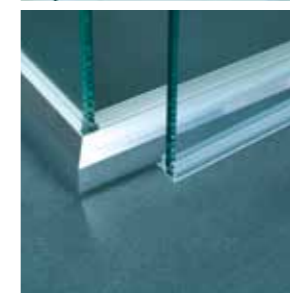

configurations

features

magnetic closing catch

Positive-close magnetic catch ensures the door closes perfectly in line, every time.

pivot patch fitting

Elegant and unobtrusive door pivots are colour matched to co-ordinate with the frame. Stainless steel hinge pins are designed to give a lifetime of trouble-free use.

optional stylish handles

Optional handles offer an even more elegant look to enhance any enclosure. D handle or finger pull available.

uniquely shaped profile

The integrated Evolution profile directs water back into the shower area for ease of cleaning in a modern slimline frame.