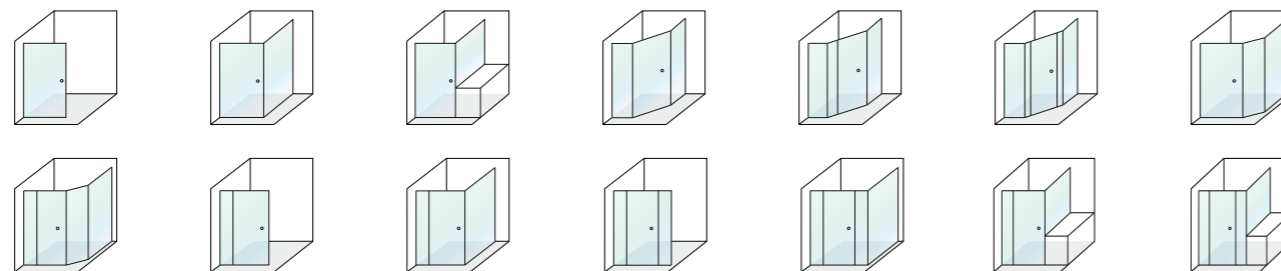

evolution - 90°

The Evolution series features a semi-frameless door for a stylish, spacious feel. The new extrusion profile gives the classic design a contemporary look and makes the enclosure even easier to clean.

evolution - 45°

45° enclosure allows more flexible use of available space. This configuration allows the placement of vanity and toilet on either side of the screen without compromising the door opening.

evolution - 90° with panel

The addition of an infill panel allows the Evolution to be enlarged to suit even the largest bathroom, while keeping the door at a convenient size. The semi-frameless door and panel maintain the airy, spacious feel.

configurations

features

magnetic closing catch

Positive-close magnetic catch ensures the door closes perfectly in line, every time.

pivot patch fitting

Elegant and unobtrusive door pivots are colour matched to co-ordinate with the frame. Stainless steel hinge pins are designed to give a lifetime of trouble-free use.