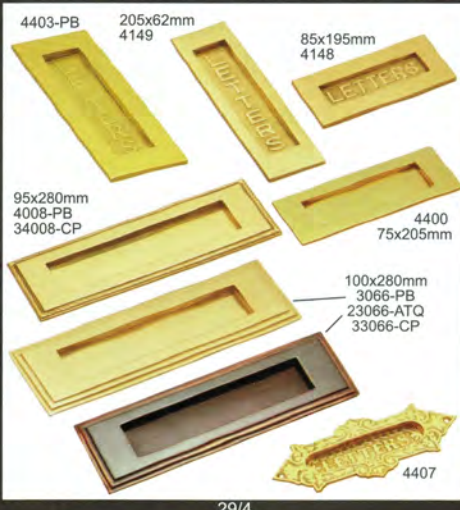

Newspaper Holders

29/4