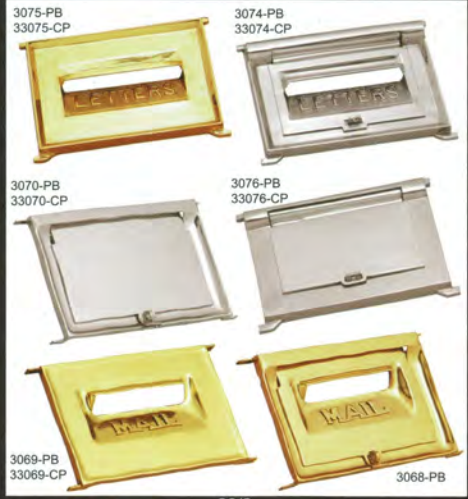

Angle & Floor Keepers for all Barrell Bolts

4305 ✓ Polished Brass  
34305 ✓ Bright Chrome

28/1

28/2

28/3

28/4

28/5

28/6

28/7

28/8

28/9

28/10

28/11

28/12

**Newspaper Holders**

29/1