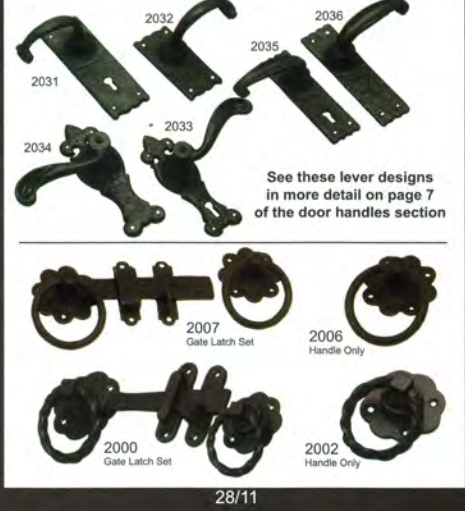

Angle & Floor Keepers for all Barrell Bolts

4305 ✓ Polished Brass  
34305 ✓ Bright Chrome

28/1

28/2

28/3

28/4

28/5

28/6

28/7

28/8

28/9

28/10

28/11

28/12

**Newspaper Holders**

29/1