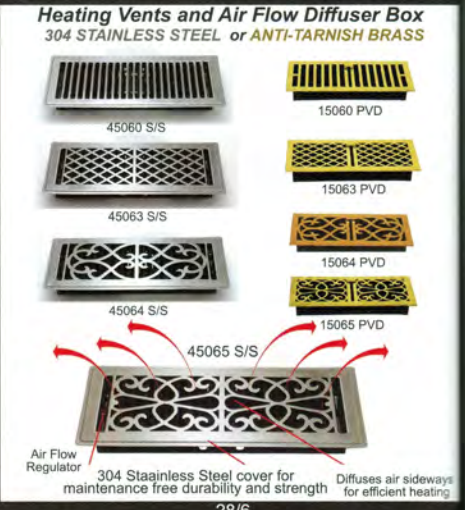

Angle & Floor Keepers for all Barrell Bolts

4305 ✓ Polished Brass  
34305 ✓ Bright Chrome

28/1

28/2

28/3

28/4

28/5

28/6