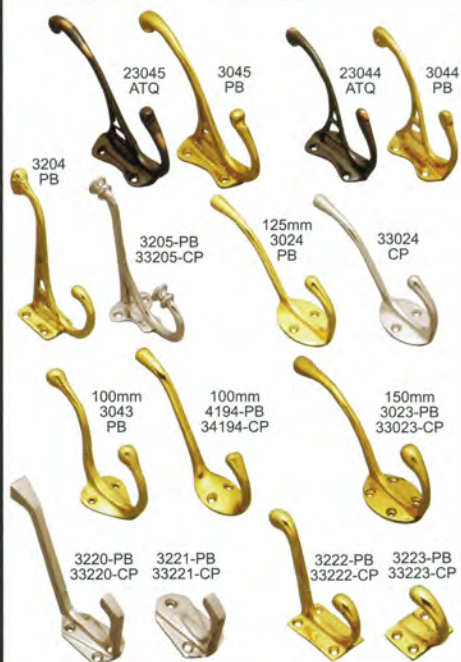

Angle & Floor Keepers for all Barrell Bolts

4305 ✓ Polished Brass  
34305 ✓ Bright Chrome

28/1

28/2

28/3

28/4

28/5

28/6

28/7

28/8

28/9

28/10

28/11

28/12

**Newspaper Holders**

29/1

29/2

29/3

29/4

29/5

29/6

29/7

29/8

29/9

29/10

29/11

29/12

**Porcelain Hooks**

30/1

30/2

30/3

30/4