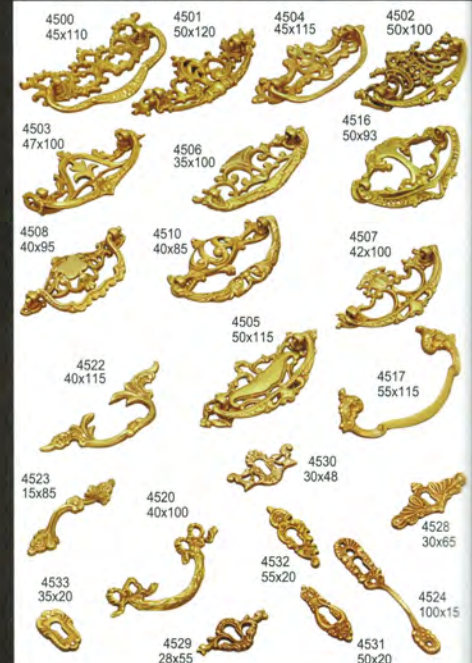

28/7

28/8

28/9

28/10

28/11

28/12

**Newspaper Holders**

29/1

29/10

29/11

29/12

**Porcelain Hooks**

30/1

30/2

30/3

30/4

30/5

30/6

30/7

30/8

30/9

Reproduced Authentically  
with attention to detail  
emphasising the Period  
Design of the original  
Fitting.

4576 40x100mm  
4577 33x81mm

5323 100x28  
5393 102x31  
5343 95x32  
5371 84x25  
5375 84x25

25323 100x28  
25371 84x25  
25375 84x25

31/1

4564 44x88mm  
4565 33x66mm  
4547 37x90mm  
4548 28x67mm

4573 50x105mm  
4574 40x83mm  
4575 30x63mm  
4543 45x110mm  
4544 35x90mm  
4545 27x65mm

4566 50x120mm  
4567 40x95mm  
4560 52x97mm  
4561 44x83mm  
4562 36x70mm