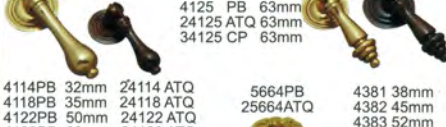

4114PB 32mm
4118PB 35mm
4122PB 50mm
4123PB 63mm
24114 ATQ
24118 ATQ
24122 ATQ
24123 ATQ
5664PB 25664ATQ
4381 38mm
4382 45mm
4383 52mm