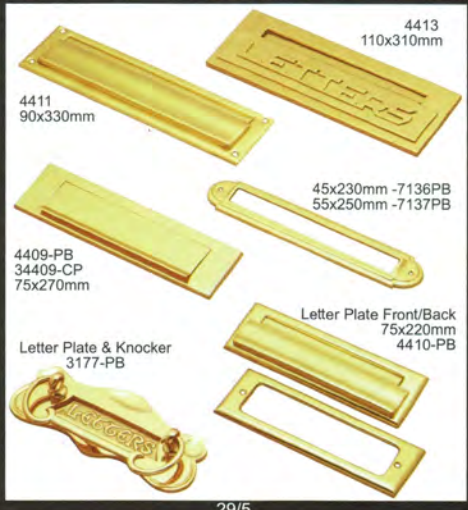

Angle & Floor Keepers for all Barrell Bolts

4305 ✓ Polished Brass  
34305 ✓ Bright Chrome

28/1

28/2

28/3

28/4

28/5

28/6

28/7

28/8

28/9

28/10

28/11

28/12

**Newspaper Holders**

29/1

29/2

29/3

29/4

29/5

29/6

29/7

29/8

29/9