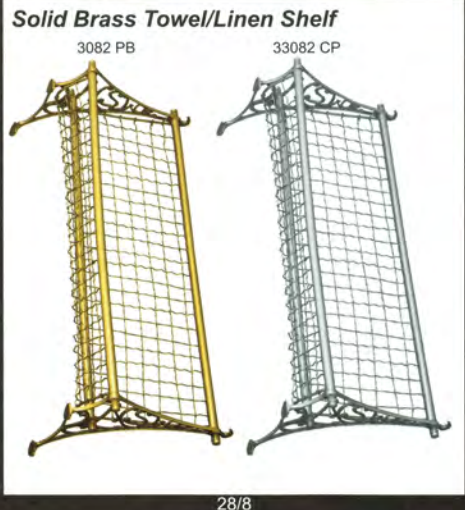

Angle & Floor Keepers for all Barrell Bolts

4305 ✓ Polished Brass  
34305 ✓ Bright Chrome

28/1

28/2

28/3

28/4

28/5

28/6

28/7

28/8

28/9

28/10

28/11

28/12

**Newspaper Holders**

29/1