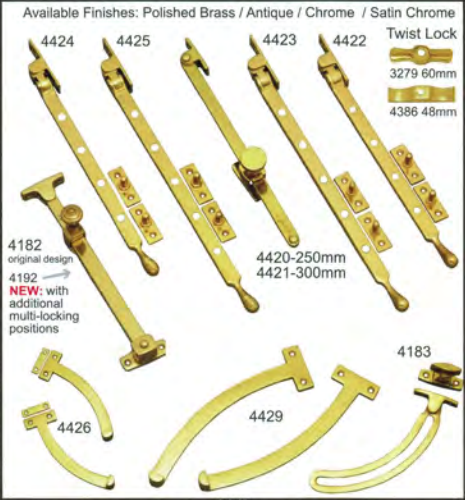

Extended Throw - 50mm

|       | ✓ PB | ✓ ATQ | ✓ CP  | ✓ SC  |
|-------|------|-------|-------|-------|
| 100mm | 4263 | 24263 | 34263 | 44263 |
| 150mm | 4264 | 24264 | 34264 | 44264 |
| 200mm | 4265 | 24265 | 34265 | 44265 |

# Off-Set - Heavy Duty Multi Purpose Barrell Bolts

|       | ✓ PB | ✓ ATQ | ✓ CP  | ✓ SC  |
|-------|------|-------|-------|-------|
| 100mm | 4271 | 24271 | 34271 | 44271 |
| 150mm | 4272 | 24272 | 34272 | 44272 |

Angle & Floor Keepers for all Barrell Bolts

4305 ✓ Polished Brass  
34305 ✓ Bright Chrome

28/1

28/2

28/3

28/4

28/5

28/6

28/7

28/8

28/9

28/10

28/11

28/12

**Newspaper Holders**

29/1