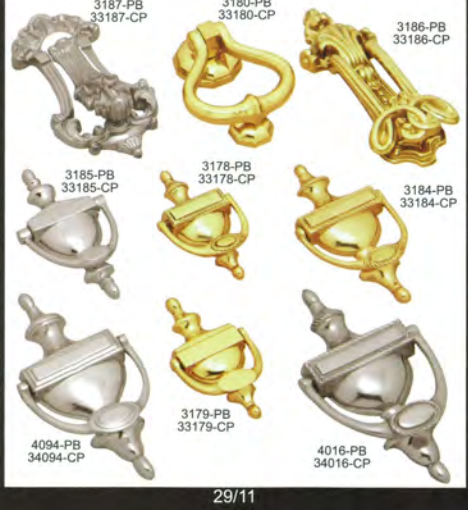

Angle & Floor Keepers for all Barrell Bolts

4305 ✓ Polished Brass  
34305 ✓ Bright Chrome

28/1

28/2

28/3

28/4

28/5

28/6

28/7

28/8

28/9

28/10

28/11

28/12

**Newspaper Holders**

29/1

29/2

29/3

29/4

29/5

29/6

29/7

29/8

29/9

29/10

29/11

29/12

**Porcelain Hooks**

30/1

30/2

30/3

30/4