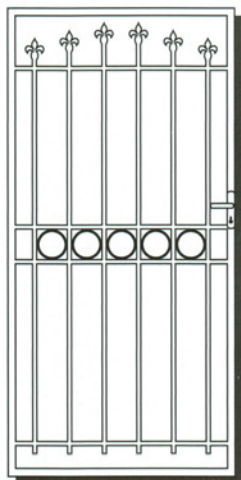

SORENTO

TATURA

EUROA

MANSFIELD

BENALLA

STAWELL

- FULLY WELDED CONSTRUCTION COMBINING QUALITY AUSTRALIAN SOLID & TUBULAR STEEL
- PROFESSIONALLY MEASURED, MADE & INSTALLED BY EXPERIENCED TRADES PEOPLE
- QUALITY SINGLE POINT DEADLOCK WITH KEYLESS LOCKING SNIB
- POWDER COATED OVER A ZINC PLATED BASE
- LARGE VARIETY OF HERITAGE OR MODERN COLOURS IN A POWDER COATED FINISH, OVEN BAKED FOR HIGH QUALITY AND DURABLE FINISH
- PRICE INCLUDES MEASURE AND INSTALLATION TO DOMESTIC DOORWAYS UP TO 2100mm x 900mm
- ILLUSTRATIONS ARE A GUIDE ONLY - STYLE MAY CHANGE DUE TO DOOR FRAME DIMENSIONS.