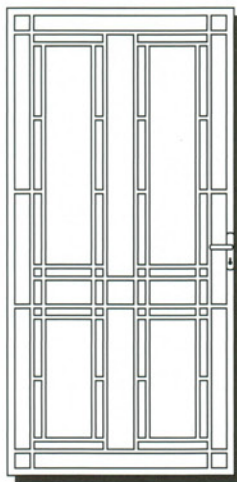

EMERALD

- FULLY WELDED CONSTRUCTION COMBINING QUALITY AUSTRALIAN SOLID & TUBULAR STEEL
- PROFESSIONALLY MEASURED, MADE & INSTALLED BY EXPERIENCED TRADES PEOPLE
- QUALITY SINGLE POINT DEADLOCK WITH KEYLESS LOCKING SNIB
- POWDER COATED OVER A ZINC PLATED BASE
- LARGE VARIETY OF HERITAGE OR MODERN COLOURS IN A POWDER COATED FINISH, OVEN BAKED FOR HIGH QUALITY AND DURABLE FINISH
- PRICE INCLUDES MEASURE AND INSTALLATION TO DOMESTIC DOORWAYS UP TO 2100mm x 900mm
- ILLUSTRATIONS ARE A GUIDE ONLY - STYLE MAY CHANGE DUE TO DOOR FRAME DIMENSIONS.