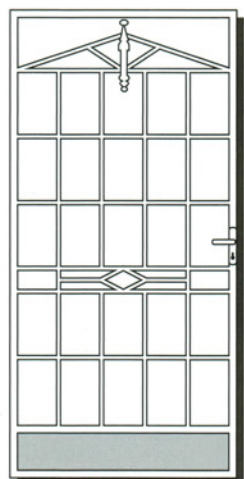

HERITAGE COLLECTION

OPTIONAL SECURITY BARS AVAILABLE ON HERITAGE COLLECTION

50 x 20 HEAVY DUTY CONSTRUCTION - WELDED FOR STRENGTH

CHOOSE FROM THE ABOVE SAMPLES OR CONFIGURE YOUR OWN DESIGN

SAMPLE OF OPTIONAL SECURITY BARS

LORNE